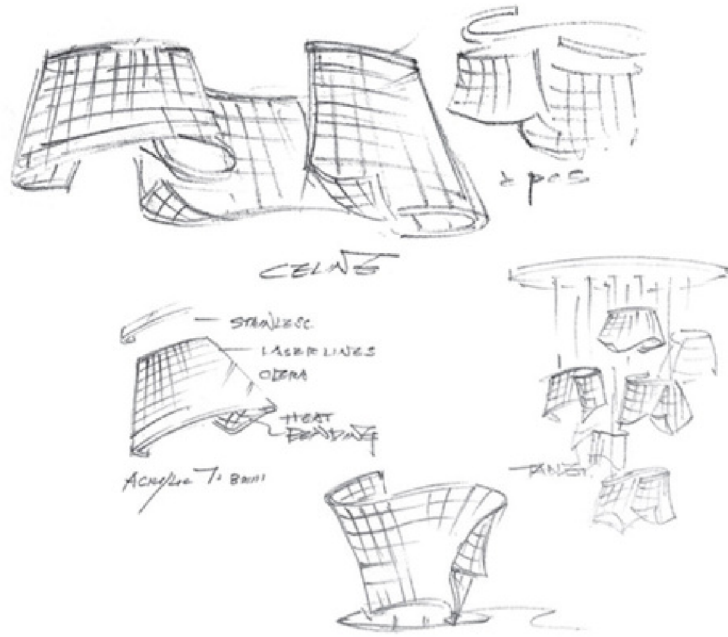

CUSTOM

CHANDELIERS

Process STEPS

01

CONCEPT DESIGN

To create your own, choose a topic as inspiration.

02

SCHEMATIC DESIGN

A crucial part. A new chandelier is born.

03

DESIGN DEVELOPMENT

We will take care of manufacturing details

04

IMPLEMENTATION

Good design is aesthetic. The aesthetic quality of a product is integral.

ASTON MARTIN RESIDENCES
MIAMI ,FL
2023
SKY LOBBY CHANDELIER
200 LED LAMPS
Dimensions:
Height 48 ft
Base diameter 10 ft
Weight 950 Lb

You have the power of inspiration, we have the tools to make it happen.

ASTON MARTIN RESIDENCES
MIAMI ,FL
2023
WEST LOBBY CHANDELIER
40 LED LAMPS
Dimensions:
Height 5 ft
Base 9 ft x 5 ft
Weight 375 Lb

How to decorate your project

The straight
line belongs
to man, the
curve to God

SPS LIGHTING LLC
333 SE 2ND AVE ST2000
FL33131 - MIAMI
WWW.SPS.LIGHTING

sps
lighting