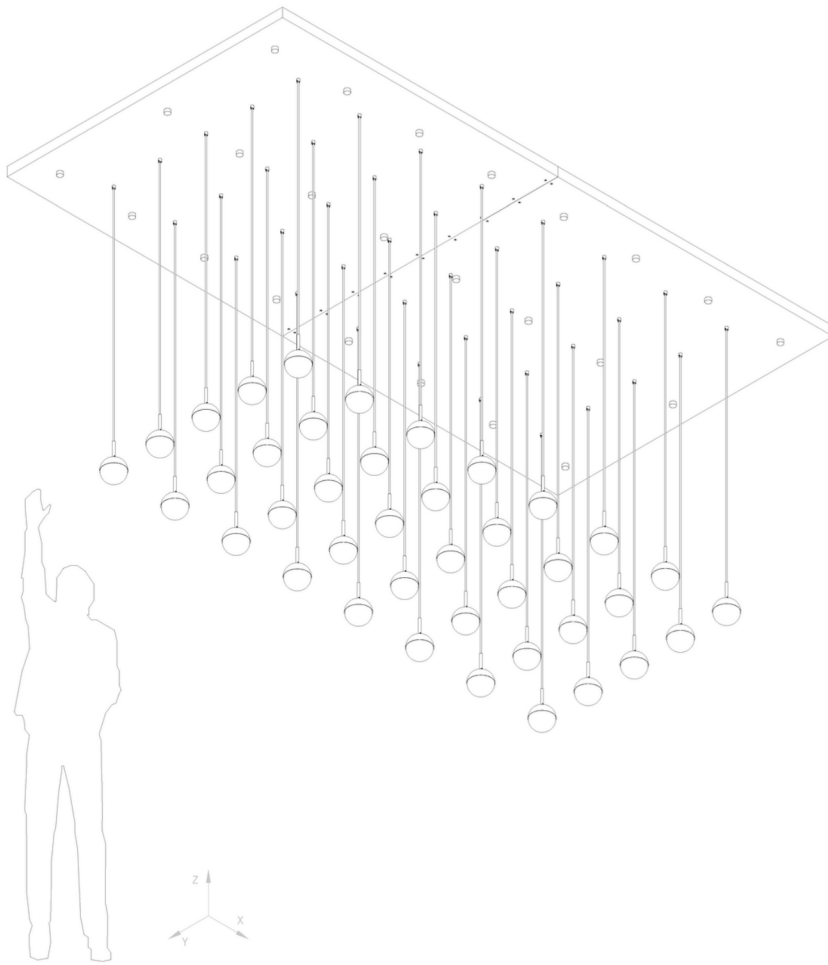

CUSTOM

CHANDELIERS

Process STEPS

01

CONCEPT DESIGN

To create your own, choose a topic as inspiration.

02

SCHEMATIC DESIGN

A crucial part. A new chandelier is born.

03

DESIGN DEVELOPMENT

We will take care of manufacturing details

04

IMPLEMENTATION

Good design is aesthetic. The aesthetic quality of a product is integral.

ASTON MARTIN RESIDENCES
MIAMI ,FL
2023
SKY LOBBY CHANDELIER
200 LED LAMPS
Dimensions:
Height 48 ft
Base diameter 10 ft
Weight 950 Lb

You have the power of inspiration, we have the tools to make it happen.

ASTON MARTIN RESIDENCES
MIAMI ,FL
2023
WEST LOBBY CHANDELIER
40 LED LAMPS
Dimensions:
Height 5 ft
Base 9 ft x 5 ft
Weight 375 Lb

How to decorate your project

The straight
line belongs
to man, the
curve to God

SPS LIGHTING LLC
333 SE 2ND AVE ST2000
FL33131 - MIAMI
WWW.SPS.LIGHTING

sps
lighting